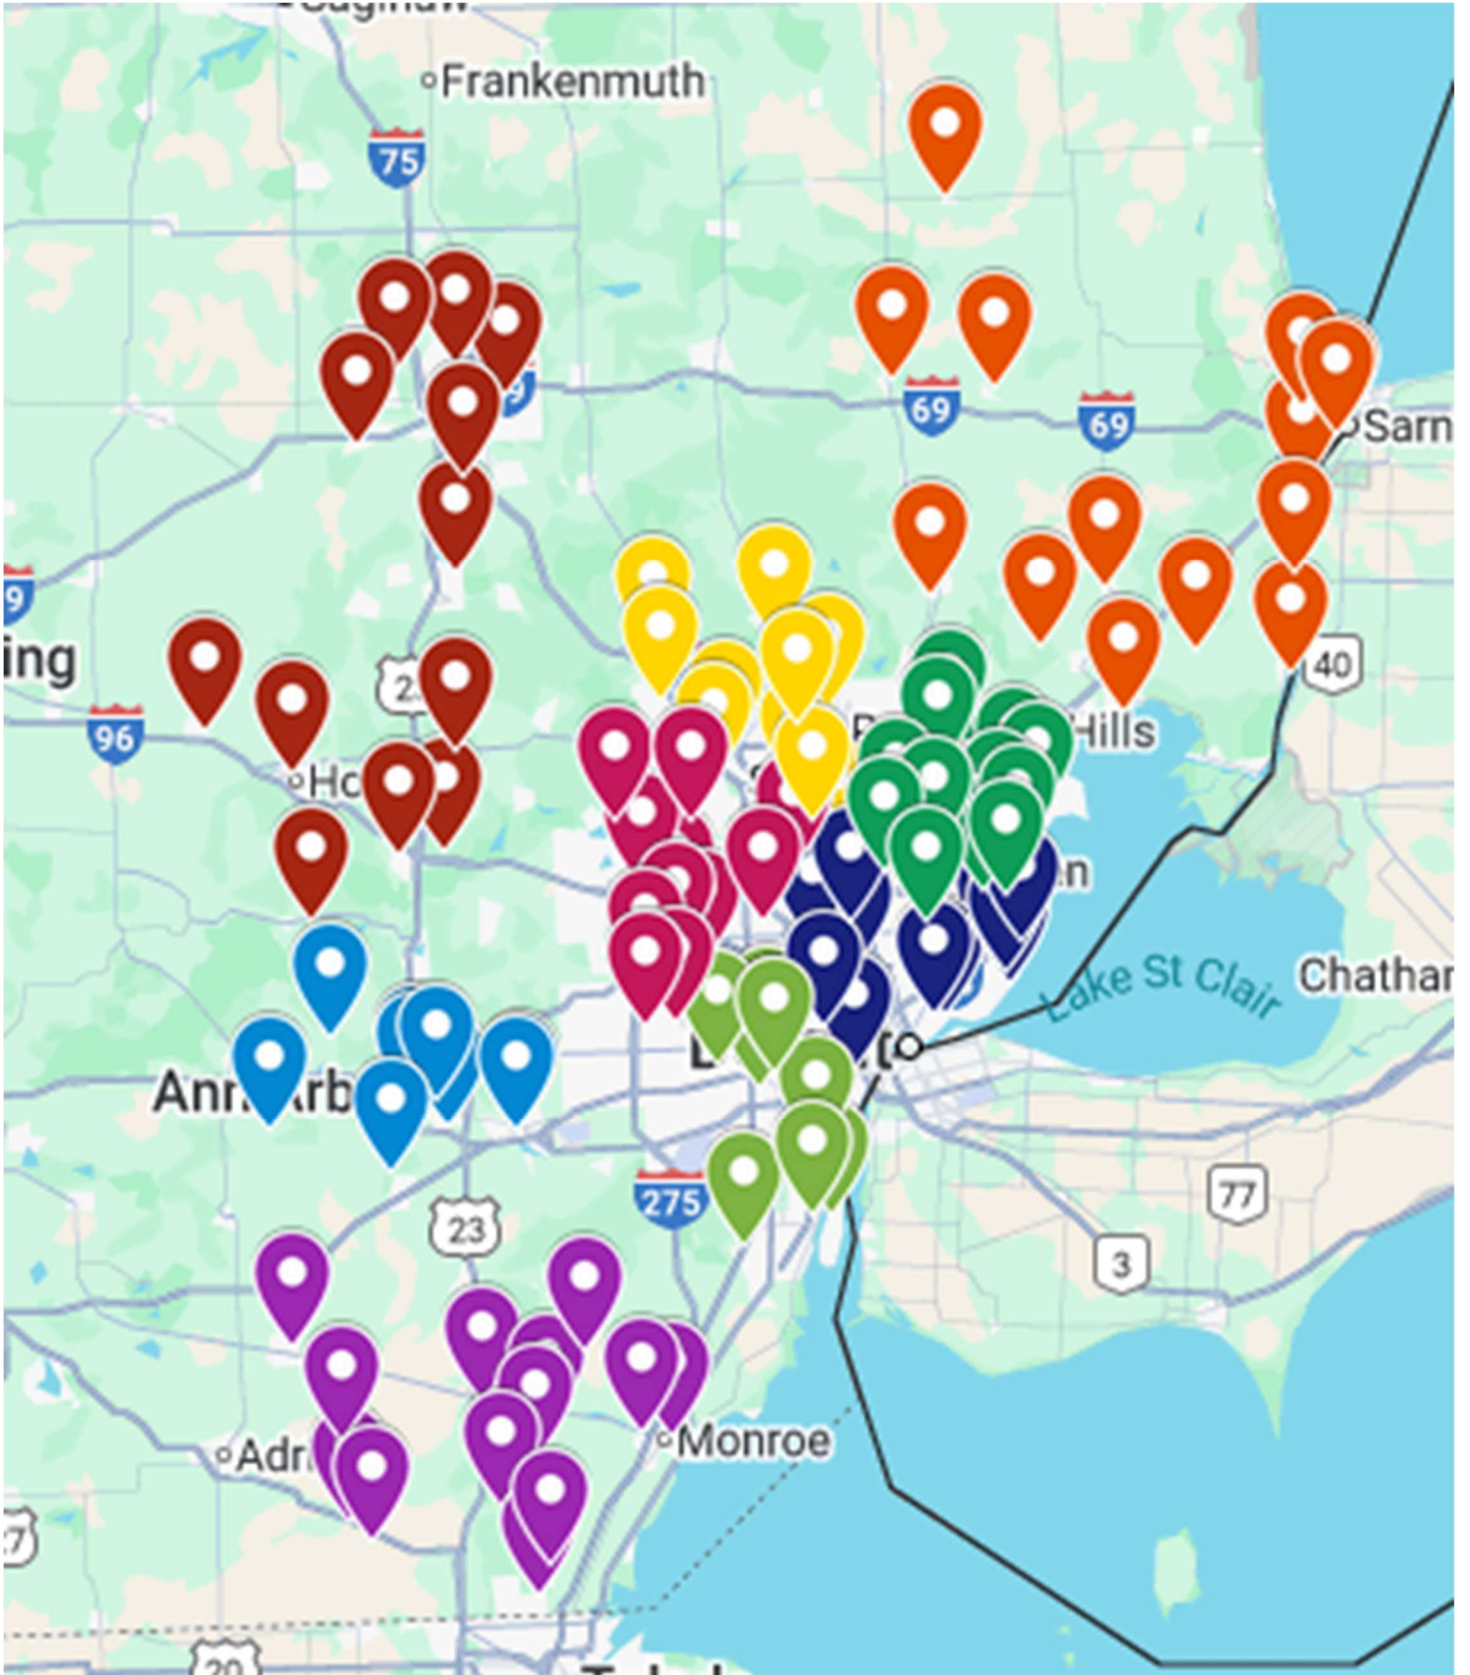

2026 SEMI Synod Conference Re-Design

2026 SEMI Synod Conference Re-Design

Conf. #		Congregation Name	City
1		Lord of Life	Brighton
1		St. George	Brighton
1		Our Risen Lord	Burton
1		Transfiguration	Fenton
1		Salem	Flint
1		King of Glory	Flushing
1		St. John	Fowlerville
1		Holy Spirit	Grand Blanc
1		All Saints	Hartland
1		Grace	Howell
1		Shalom	Pinckney
1		Messiah	Swartz Creek
2	Blue Water	Trinity	Brown City
2		St. John	Capac
2		St. Paul	Casco
2		St. Paul	Imlay City
2		St. Peter	Lenox
2		St. Martin	Marine City
2		Pilgrim	Marysville
2		St. John	New Baltimore
2		Our Saviour	Port Huron
2		St. Martin	Port Huron
2		St. Paul	Port Huron
2		Trinity	Richmond
2		St. John	Romeo
2		St. Peter	St. Clair
3		Beautiful Savior	Bloomfield Hills
3		Calvary	Clarkston
3		Spirit of Christ	Clawson
3		King of Kings	Lake Orion
3		Zoe Oakland	Oakland University
3		Micah 6	Pontiac
3		Abiding Presence	Rochester Hills
3		Lutheran Church of the Master	Troy
3		Christ	Waterford
3		Spirit of Grace	West Bloomfield
4	Macomb	American	Clinton Township
4		Cross	Clinton Township